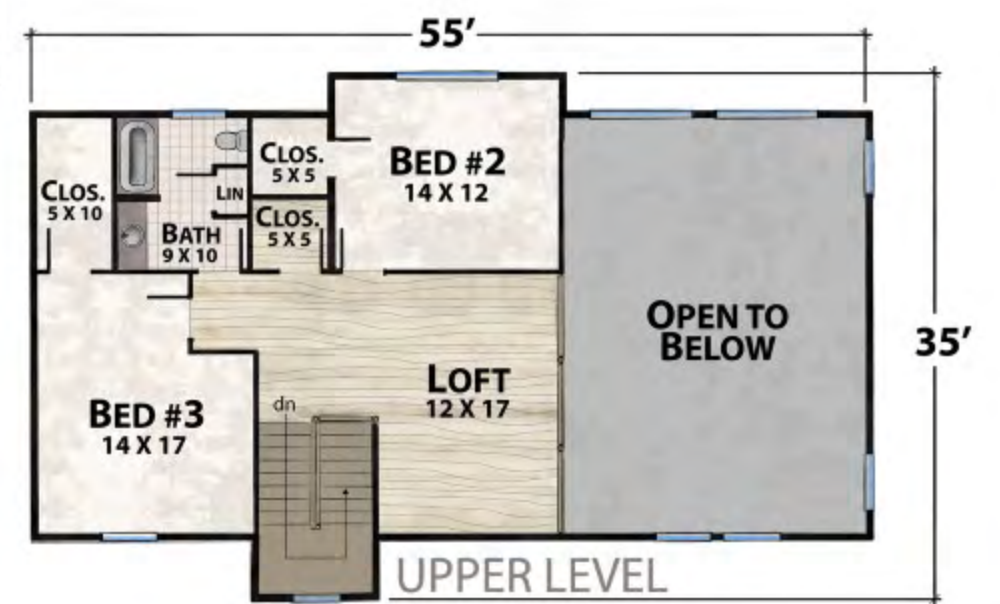

The Raven's Nest Retreat

natural element homes

The MossCreek Collection

1-800-970-2224

Main Level - 2,018 Square Feet
3 Beds - 2 1/2 Baths

Upper Level - 924 Square Feet
Outdoor Living - 1,247 Square Feet

2,942 Total Square Footage
575 Square Foot Garage/Apartment