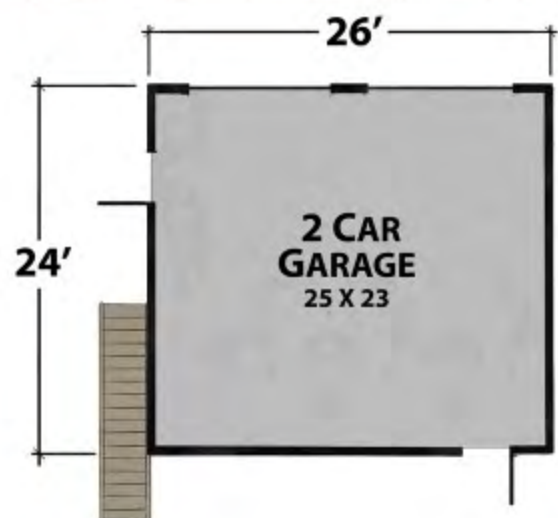

The Raven's Nest Retreat

natural element homes

The MossCreek Collection

1-800-970-2224

Main Level - 2,018 Square Feet
3 Beds - 2 1/2 Baths

Upper Level - 924 Square Feet
Outdoor Living - 1,247 Square Feet

2,942 Total Square Footage
575 Square Foot Garage/Apartment