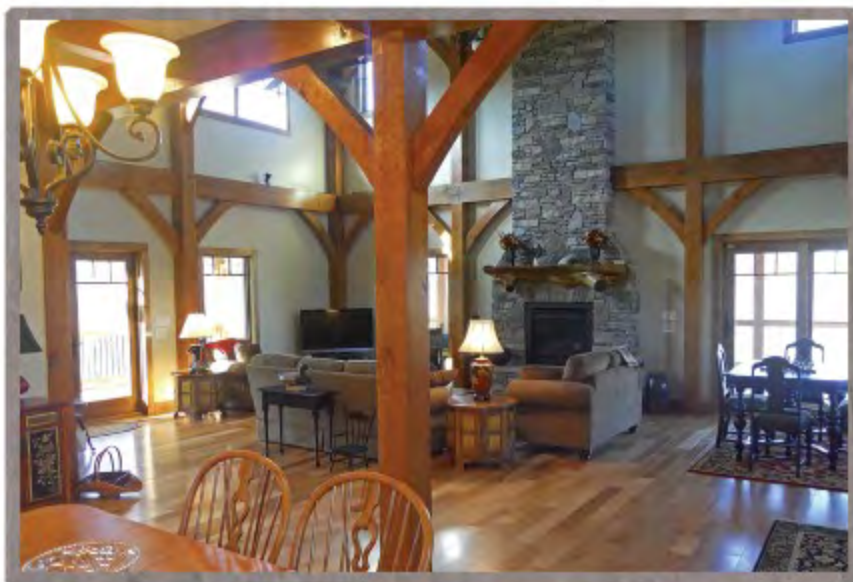

The Raven's Nest Retreat

natural element homes

The MossCreek Collection

1-800-970-2224

Main Level - 2,018 Square Feet
3 Beds - 2 1/2 Baths

Upper Level - 924 Square Feet
Outdoor Living - 1,247 Square Feet

2,942 Total Square Footage
575 Square Foot Garage/Apartment