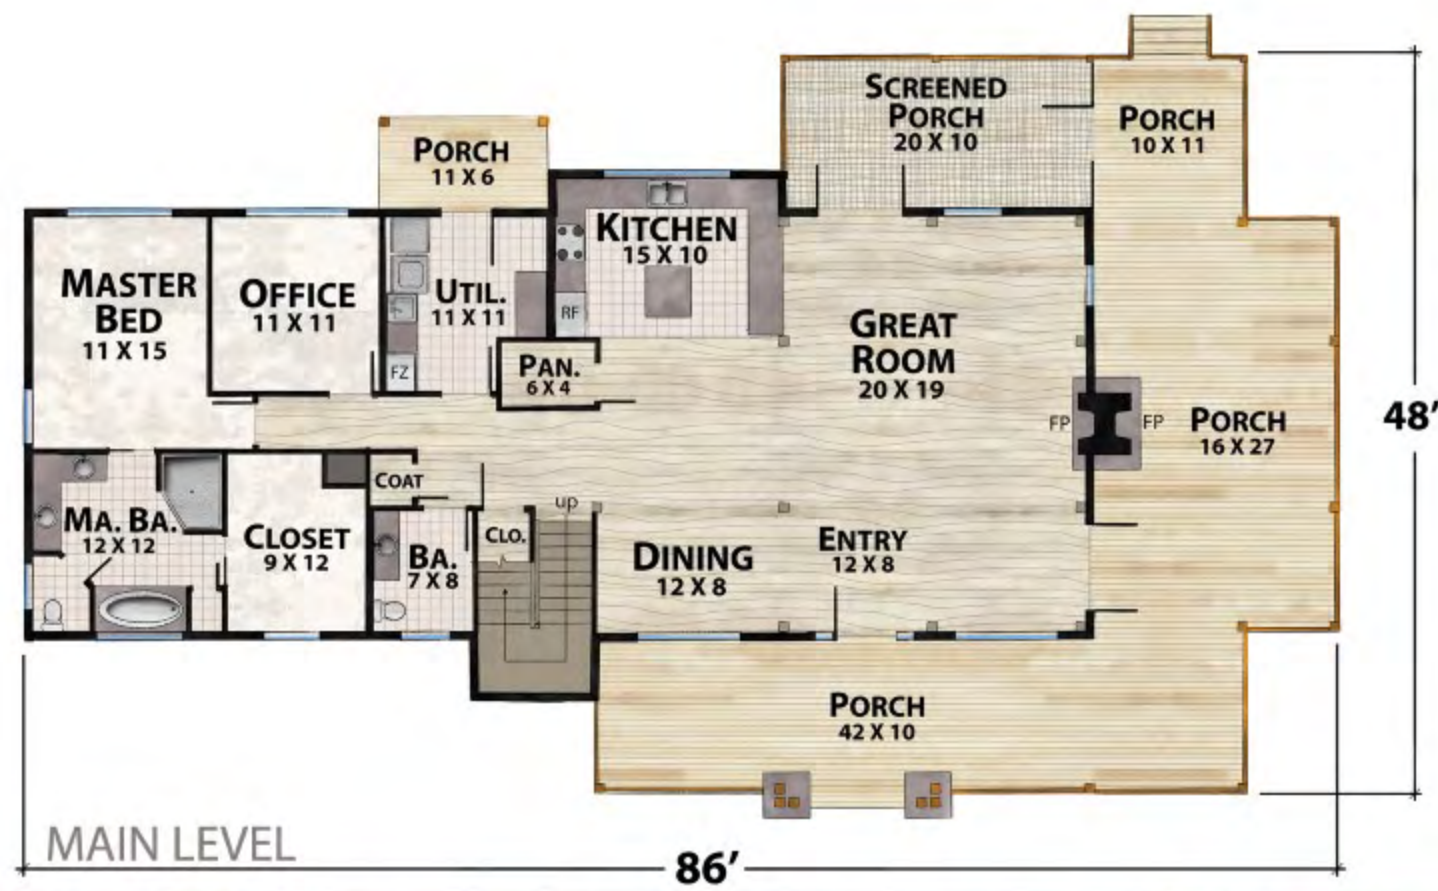

The Raven's Nest Retreat

natural element homes

The MossCreek Collection

1-800-970-2224

Main Level - 2,018 Square Feet
3 Beds - 2 1/2 Baths

Upper Level - 924 Square Feet
Outdoor Living - 1,247 Square Feet

2,942 Total Square Footage
575 Square Foot Garage/Apartment